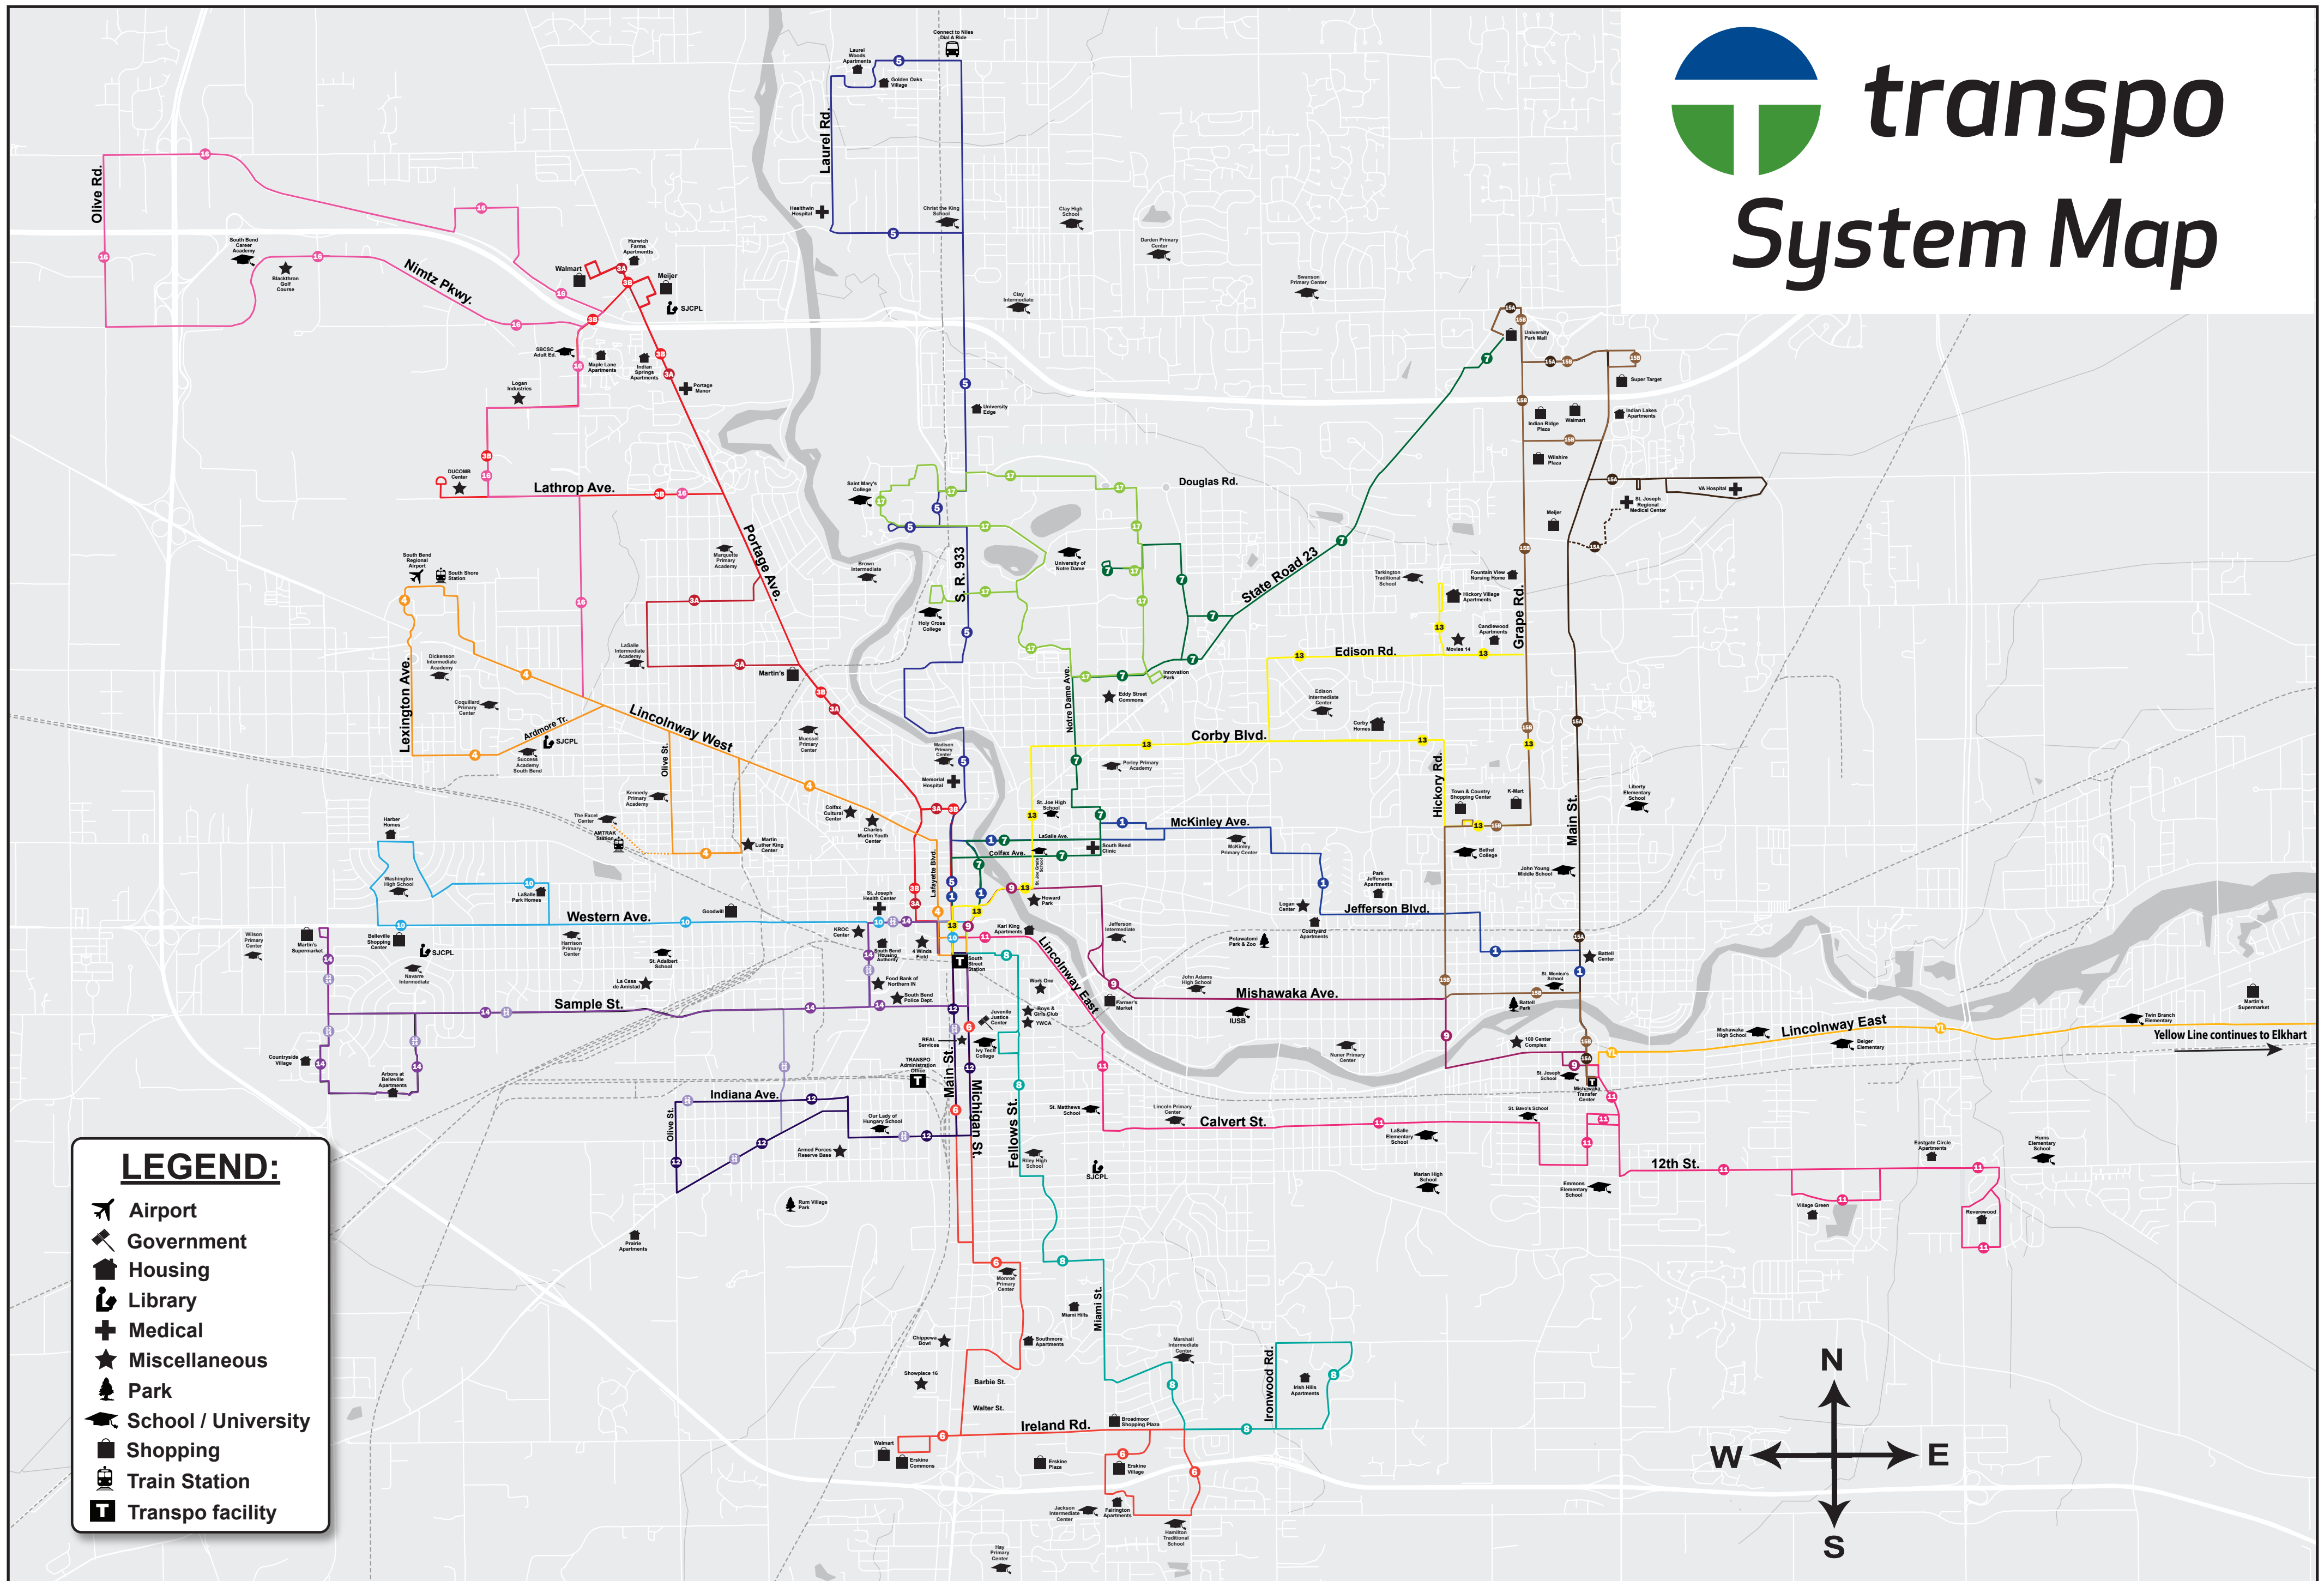

# transpo System Map

**LEGEND:**

-  Airport
-  Government
-  Housing
-  Library
-  Medical
-  Miscellaneous
-  Park
-  School / University
-  Shopping
-  Train Station
-  Transpo facility

Yellow Line continues to Elkhart